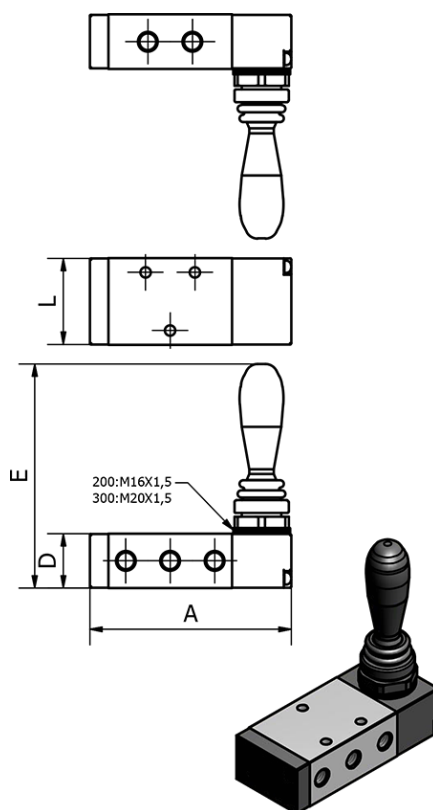

Data Sheet

Article number: 584H230E06G

Description: Hand lever valve, type 4H230E-06-G
port 30E - 5/3, exhaust center

Measures

A	= 81.5
D	= 22
E	= 90
L	= 35
Port	= G1/8"
Port exit	= G1/8"
Port supply and blowdown	= G1/8"